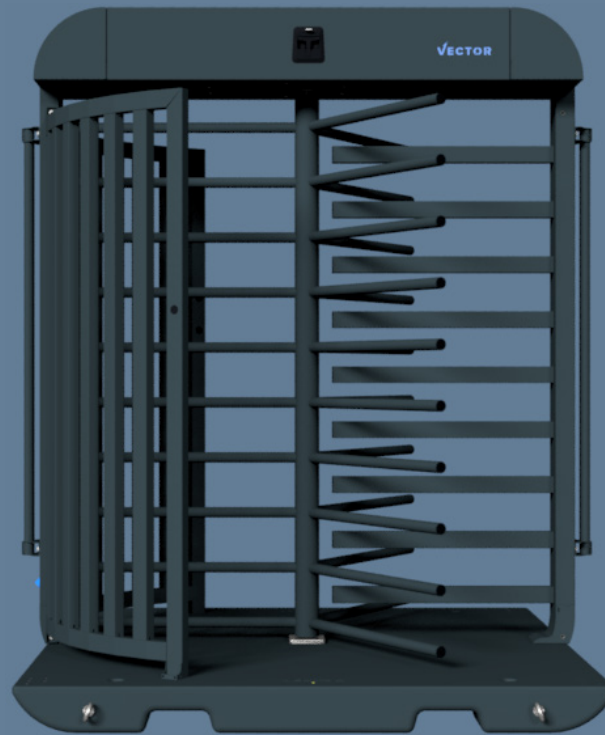

## V-Turnstile without access control

### possible application fields

---

Sports field  
Outdoor pool  
Smaller building site  
Playground

### Mechanical control unit (on request)

---

The purely mechanical control unit is supplied without power connection and can be opened in both and can be opened and locked in both directions with a key.

### electromechanical control unit (standard)

---

The electromechanical control unit has a CEE connection for 230V and can be opened and closed in both directions by a locking cylinder.

and can be opened and closed in both directions by means of a locking cylinder. In the event of a power failure or purely mechanical use, one direction can be locked and the other direction can be freely rotated.